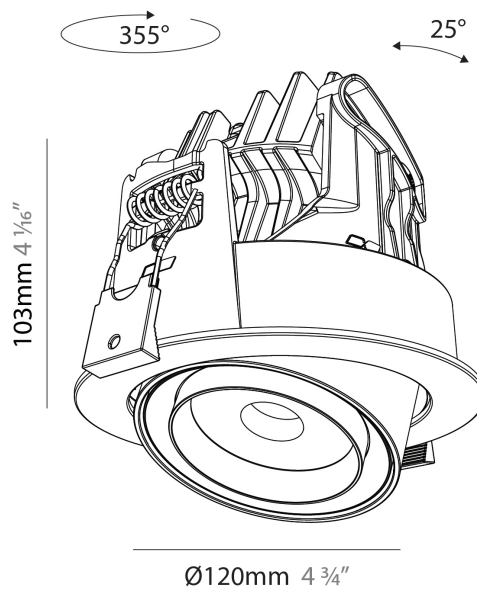

GENERAL

Series: Centriq
Subseries: Centriq Round Flex Adjustable
Brand: Prolicht
Division: Architectural
Mounting Type: Recessed
Mounting Location: Ceiling
Subcategory: Spots

PHYSICAL

Shape: Cylinder
Diameter (mm): 120
Diameter (in): 4 ¾
Height (mm): 105
Height (in): 4 1/8
Min. Recessing Depth (mm): 120
Min. Recessing Depth (in): 4 ¾
Light Distribution: Adjustable / Direct
Weight (kg): 0.666
Fixture Finish: SSR / BKV / CWI / CRY / HAB / UFT / ITA / RUA / FTG / MYG / LOD / PUS / FRO / FUP / KIA / POP / BLS / SPG / MEY / GOH / GUM / CHC / COM / ABZ / JAG / OBR / MOS / ROR
Fixture Material: Aluminum
Cut-out Measurements: Dia. 112mm / 4 7/16"

ELECTRICAL

Lamp Type: LED (Zhaga Standard)
Input Wattage (W): 8.2
Total Output Wattage (W): 7.3
Dimming: Dali Dimming
Driver Included: No
Driver Location: Remote
Driver Type: Constant Current - Universal
Driver Class: Class 2
Input Voltage (V): 120 - 277
Constant Current (MA): 200

LED

Color Temperature (°K): 2700-6500 Tunable White
Max. Delivered Lumen (lm): 391 - 451
Nominal Lumen (lm): 576 - 664
CRI: >90 CRI
Lamp Life (hrs): 50000

OPTICAL

Beam Angle: 14 - 46
Adjustability: Rotational 350° / Tilt 25°

RATINGS AND CERTIFICATIONS

Certified By: CSA Certified to UL and CSA Standards
IP rating: IP20